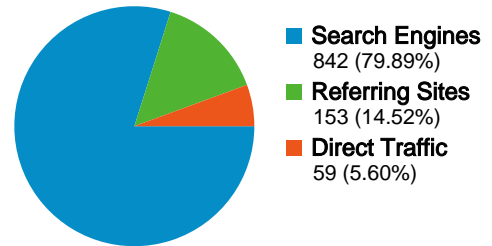

All traffic sources sent a total of 1,054 visits

-  5.60% Direct Traffic
-  14.52% Referring Sites
-  79.89% Search Engines

Top Traffic Sources

Sources	Visits	% visits
google (organic)	615	58.35%
yahoo (organic)	165	15.65%
(direct) ((none))	59	5.60%
smashingmagazine.com	29	2.75%
msn (organic)	27	2.56%

Keywords	Visits	% visits
okinawa	36	4.28%
okinawa japan	22	2.61%
hdr	16	1.90%
hdr photography	9	1.07%
okinawa, japan	9	1.07%